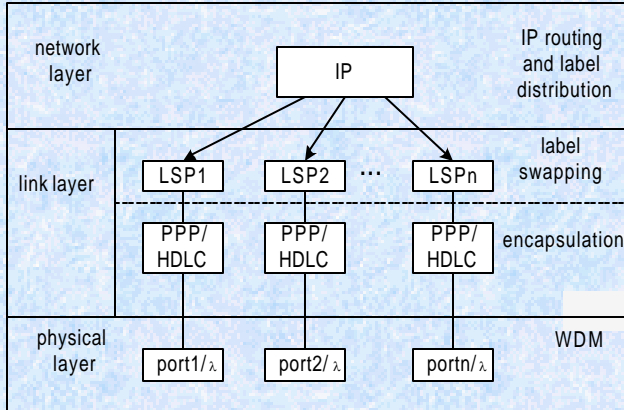

Nanyang Technological University

Network Technology Research Centre

Area of technology

IP Traffic over WDM Networks

Innovative features:

- IPv6 directly over MWD network using MPLS
- MPLS switching architecture
- QoS guarantee
- Modelling and performance analysis with bursty background traffic

MPLS for IPv6 over WDM networks

MPLS Modeling

Encapsulation of IP packet over WDM

Application areas:

MPLS for IPv6 over WDM networks with QoS Guarantee

BER Vs. input light power

BER Vs. frequency spacing

Comparison of packet loss/error probability