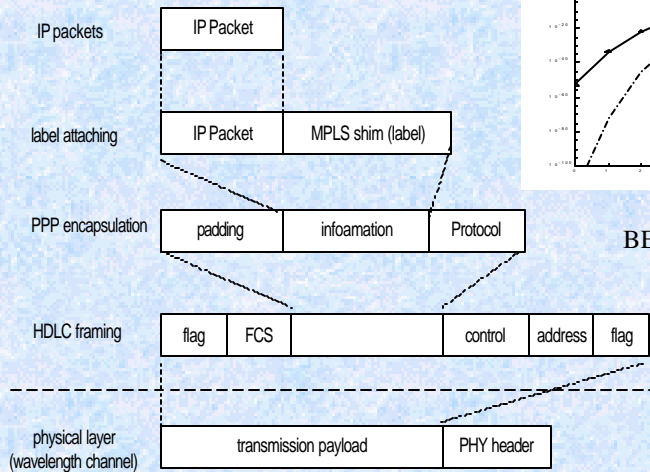

Nanyang Technological University

Network Technology Research Centre

Area of technology

IP Traffic over WDM Networks

Innovative features:

- IPv6 directly over MWD network using MPLS
- MPLS switching architecture
- QoS guarantee
- Modelling and performance analysis with bursty background traffic

MPLS for IPv6 over WDM networks

MPLS Modeling

Encapsulation of IP packet over WDM

Application areas:

MPLS for IPv6 over WDM networks with QoS Guarantee

BER Vs. input light power

BER Vs. frequency spacing

Comparison of packet loss/error probability