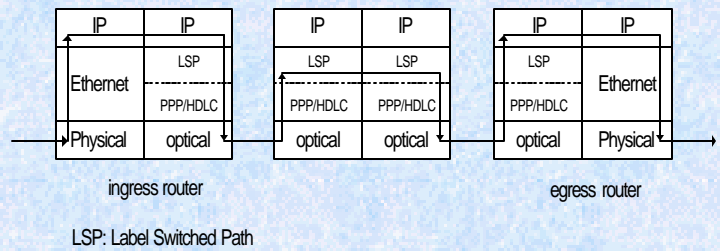

Nanyang Technological University

Network Technology Research Centre

Area of technology

IP Traffic over WDM Networks

Innovative features:

- IPv6 directly over MWD network using MPLS
- MPLS switching architecture
- QoS guarantee
- Modelling and performance analysis with bursty background traffic