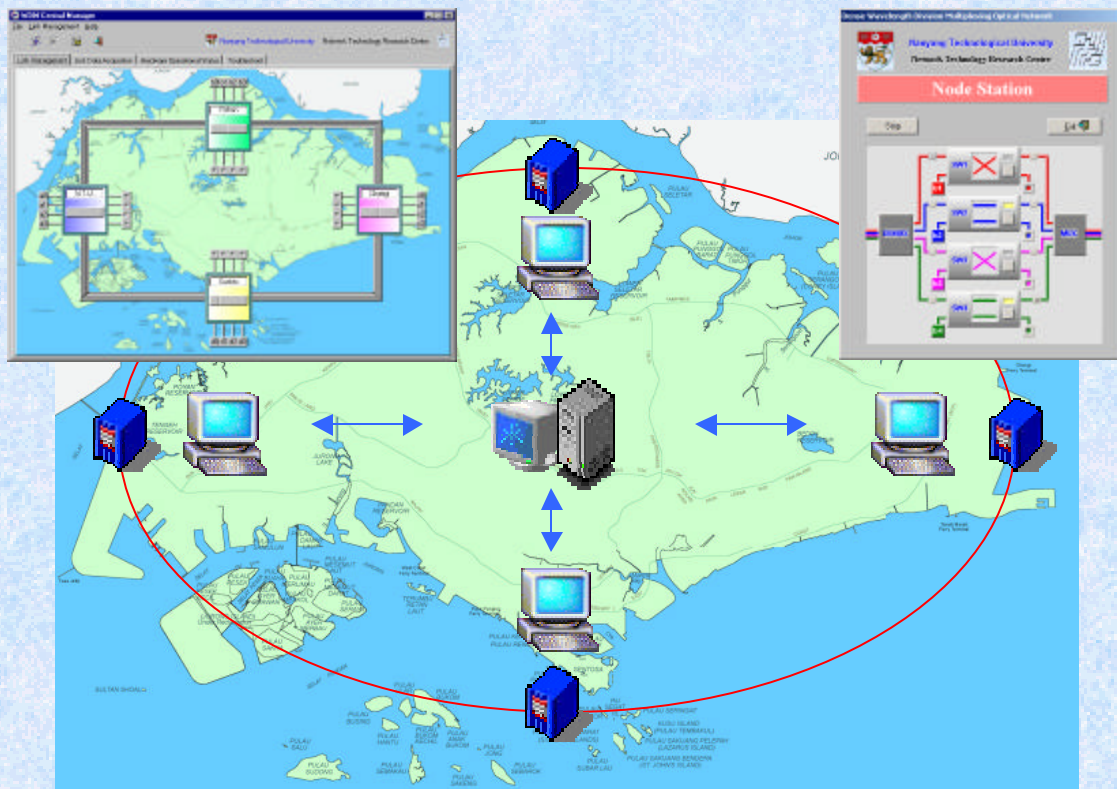

Development of Network Management Package for Optical WDM

An optical WDM backbone network consists of many network nodes which are distributed throughout a wide geographical area on Internet basis. Each of these nodes consists of a node PC with the Optical Add-Drop Multiplexer (OADM) hardware. A central management computer is responsible for the management of these nodes. A Network Management Package (NMP) software has been developed in this project to perform the management task. This NMP is built on the Simple Network Management Protocol (SNMP) protocol.

Supervisor : A/P Lu Chao
eclu@ntu.edu.sg

Project Members : Lee Cheng Nam
Yip Weng Kin
Ng Chong Hai