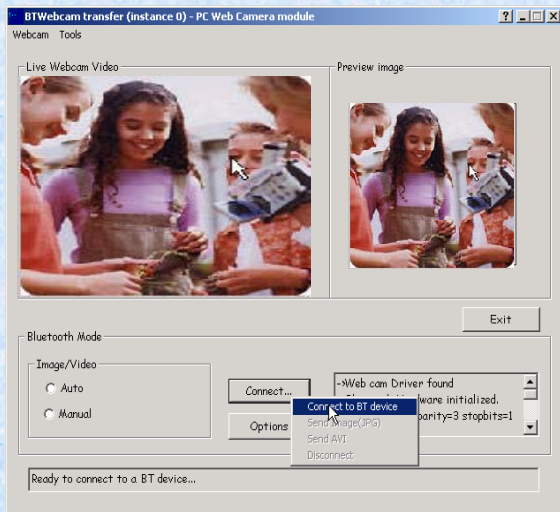

School of Electrical and Electronic Engineering
Network Technology Research Centre

*Image/video transfer from WebCam to P800 via
Bluetooth*

Bluetooth will unlock the potential in thousands of devices people encounter daily, changing lives for the better!

- WebCam sends live video to a Bluetooth enabled PC
- Image captured is configured, compressed and then transmitted to the mobile phone over Bluetooth
- The images viewed on P800 can be further used with MMS & other applications