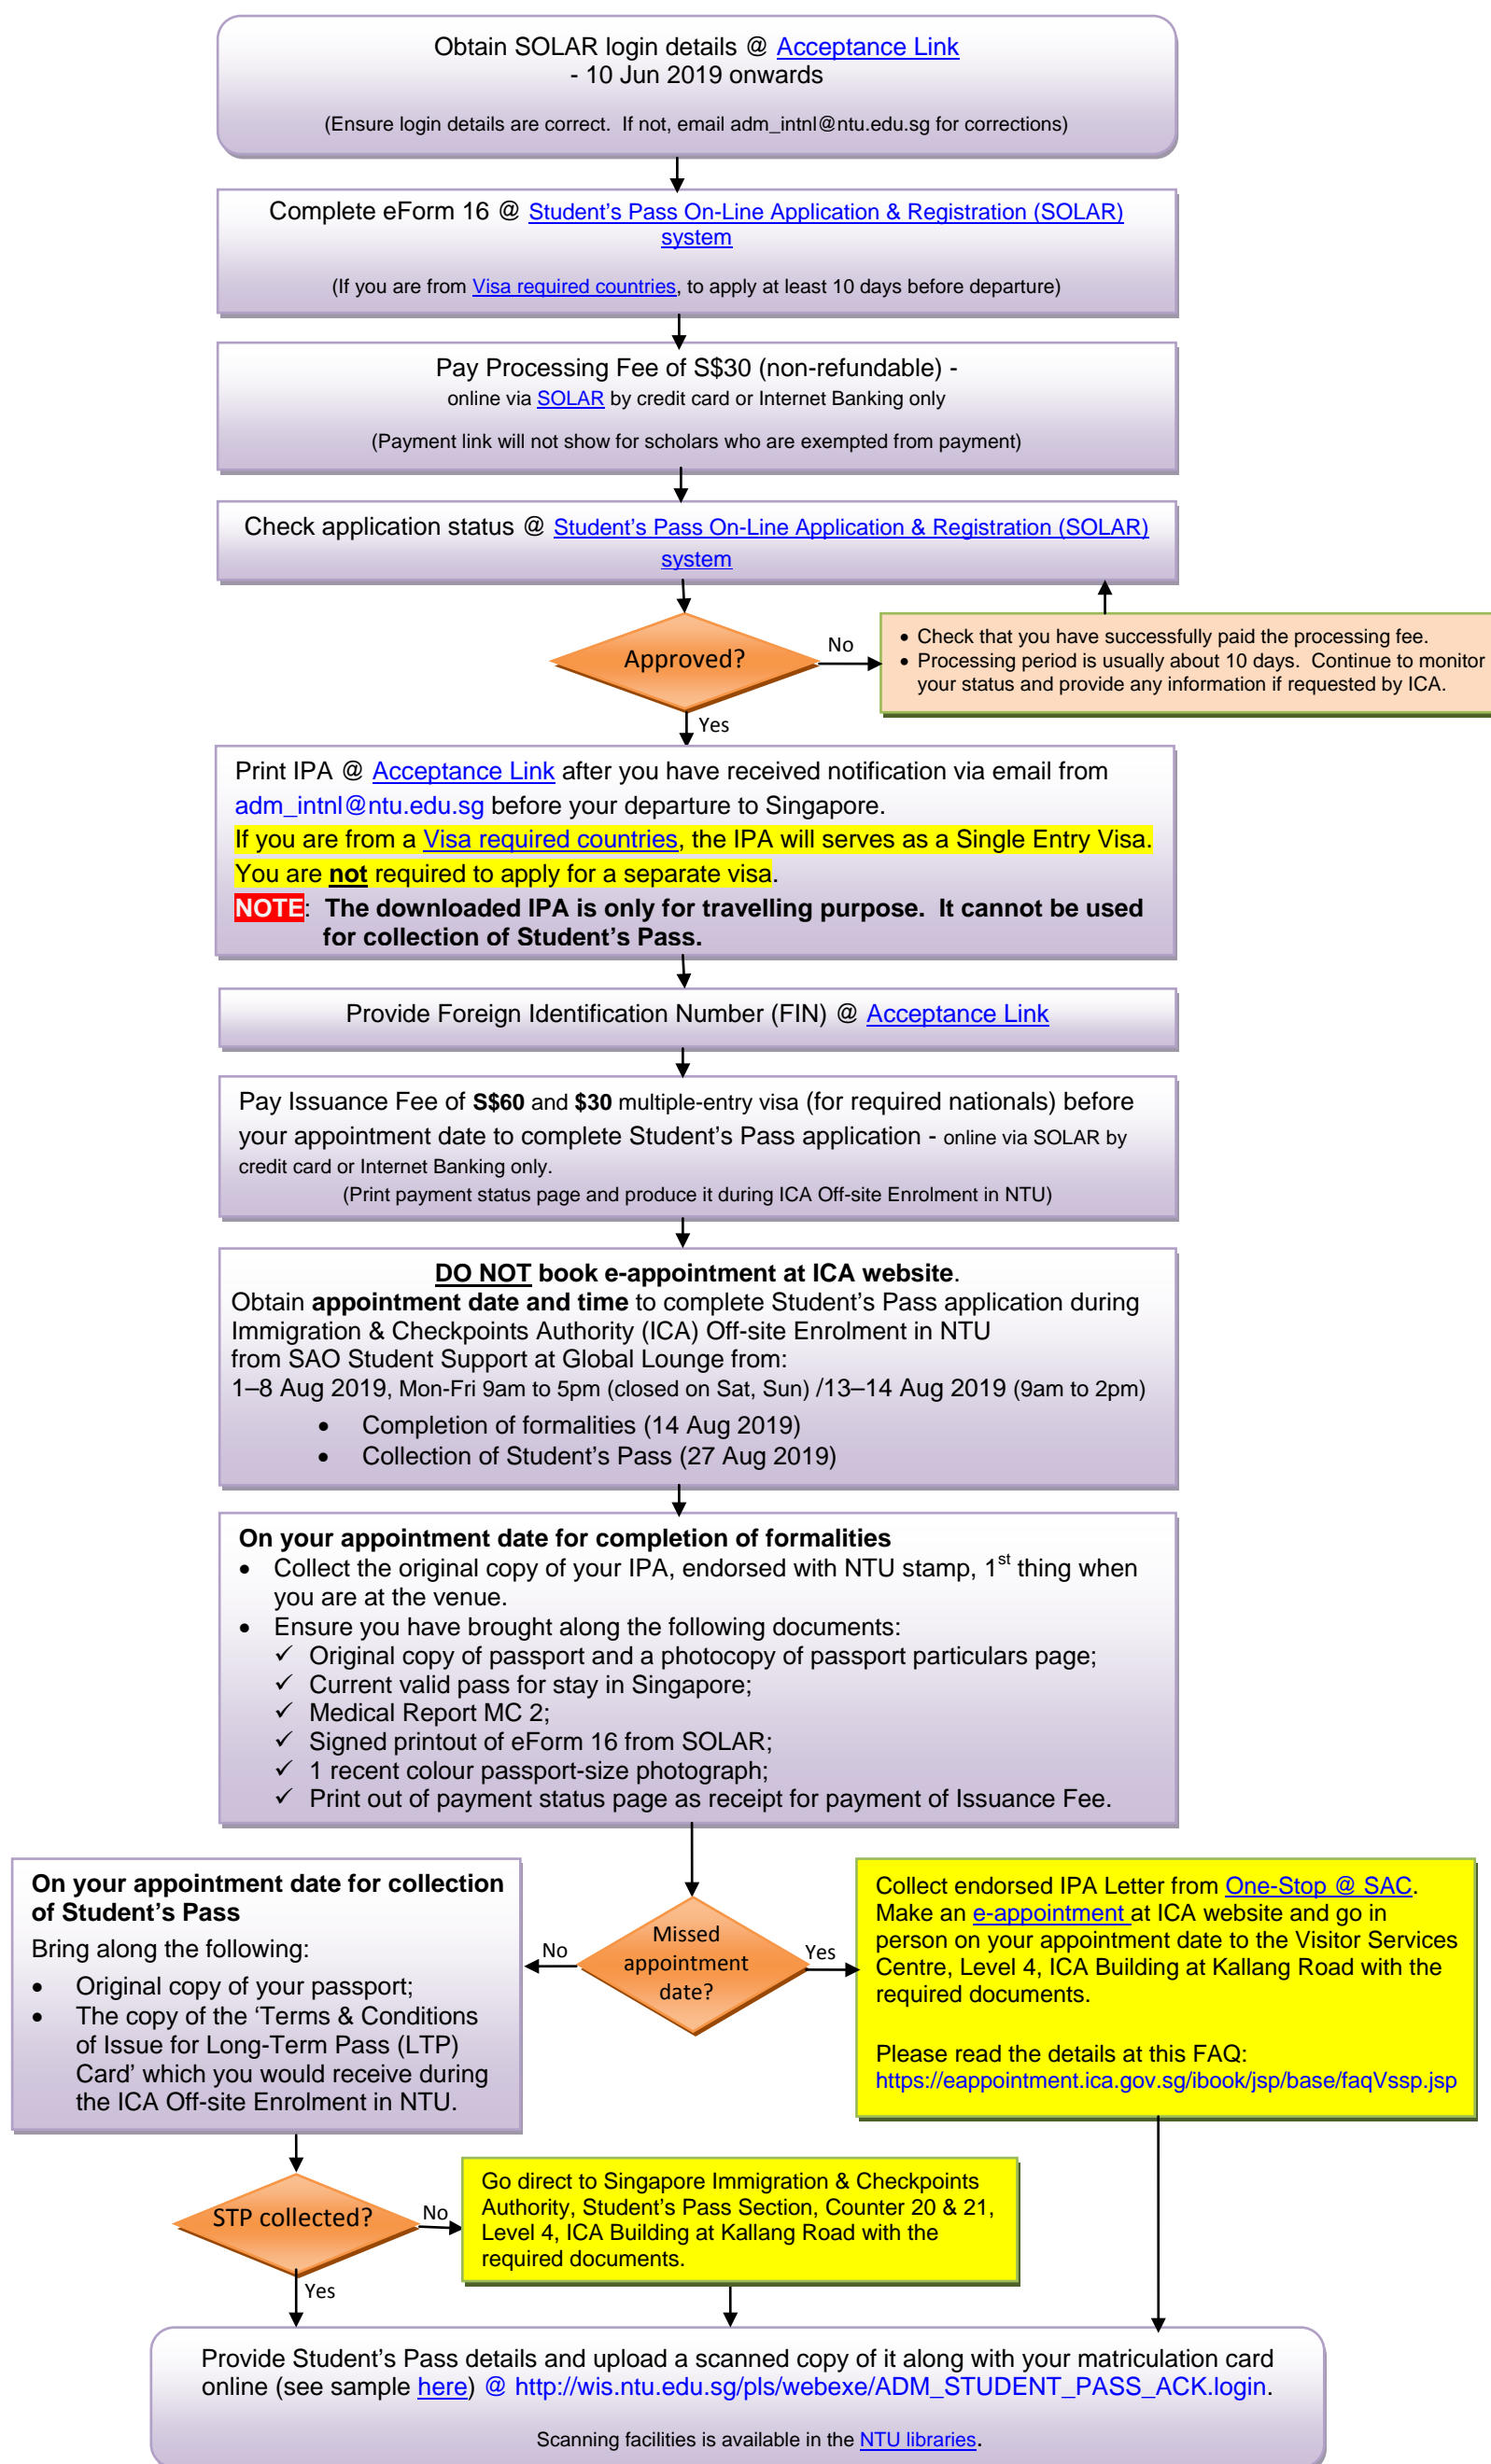

Student's Pass Application for Fulltime Undergraduates (Admission Year 2019-20)

NOTE: You are required to ensure that you remain in Singapore on a valid pass at all times. Overstaying is a punishable offence under the Immigration Act. Please extend your Social Visit Pass @ www.ica.gov.sg if required. If you have valid reason(s) to enter Singapore before 15 July 2019, please refer to http://bit.ly/Extend_Visit_Pass for the extension of your visit pass to OSE.