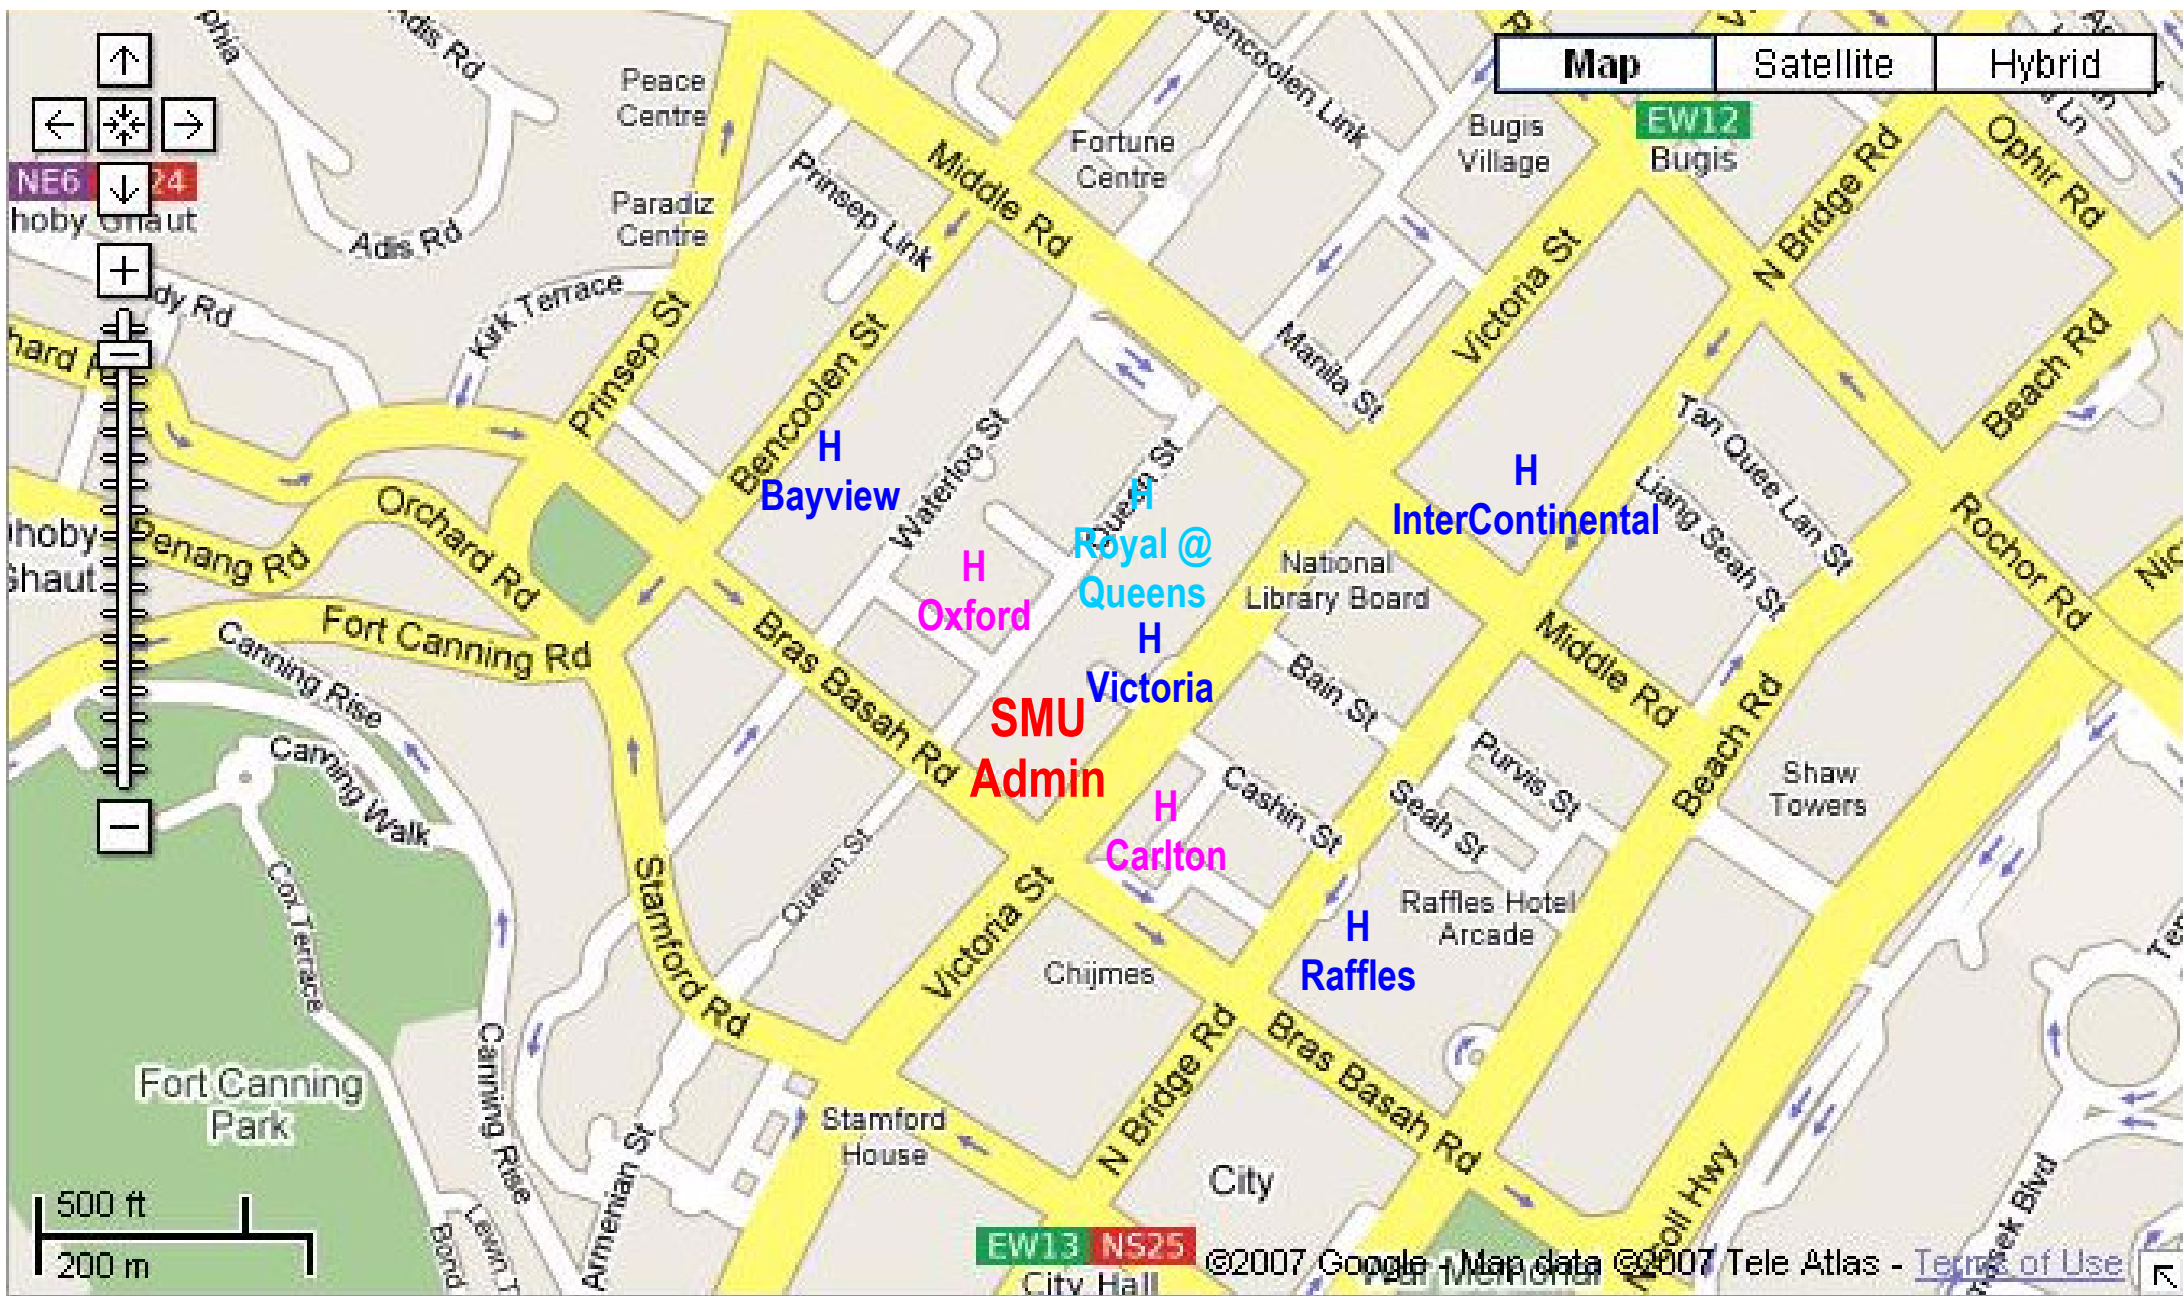

Fort Canning Road

Bras Basah Road

Waterloo Street

Queen Street

Stamford Road

Bras Basah Road

Queen Street

Victoria Street

Fort Canning Tunnel

Fort Canning Rise

Fort Canning Link

Stamford Road

The entrance to the lobby of **MSU Admin Building** is on Victoria Street.

By Public Transport: City Hall MRT Station is situated 5 minutes walking distance from the MSU Admin Building.

By Plane: The hotel is situated 14 km from Changi International Airport (about 25 minutes by car, subject to traffic conditions).