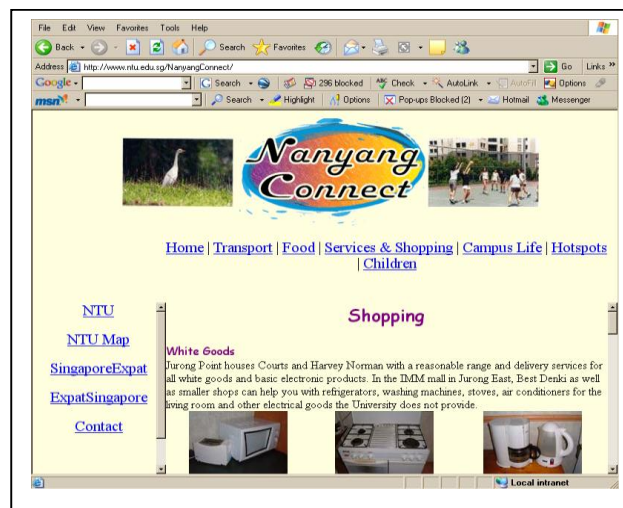

ARE YOU A NEWCOMER?

Here is what we have for you and your family:

The NanyangConnect Welcome Wagon

A buddy system for all!

Contact us for help when settling in Singapore. We are expats like you and have a range of experience. We can offer advice with many settling in issues facing new residents, and we can connect you to others with similar-aged children or background. Call one of the following:

Contact	Email	Living at	Tel.
Xiao Qing	huangxiaoqing@hotmail.com	Heights	6791-6914
Sheel	the_shresthas@hotmail.com	Heights	6791-0653
Zoe	zzzzsnoopy@yahoo.com	Meadows	9648-4069
Brad	breepgh@yahoo.com	Meadows	6790-6043
Neerja	aneerja@ntu.edu.sg	Terrace	6794-7501
Wency	wencyruth@hotmail.com	View	6792-6042
Dolly*	piplanis@gmail.com	View	9730-7513

* NanyangConnect Coordinator

NanyangConnect Email:

nanyangconnect@gmail.com

NanyangConnect Website

www.ntu.edu.sg/nanyangconnect

Residents Comments:

"I use the website to find telephone numbers to services on campus and find out what places other residents have recommended for a romantic dinner.

Sonja B. - former resident Nanyang Meadows & co-founder of NC

"Nanyang Connect has been instrumental in so many ways - from the website to meeting new neighbors - it is great that it exists. On this end, I'm always available to answer any questions about anything - about the school and Singapore."

Brad F. - resident Nanyang Meadows

NanyangConnect List Server

"By joining the list server, I am automatically informed about the cultural and social events on campus, topics being discussed by residents, announcements from the administration, moving sales and the information being shared by the fellow residents. It's great!"

Dolly P. - resident Nanyang View & NC Coordinator

Join NanyangConnect now

<http://www3.ntu.edu.sg/NanyangConnect/>

Click on "Join the NanyangConnect Mailing List!" on the left column and add your email address and name as required to join NanyangConnect.

(In case of problem joining the list, please email Xinman Yang, xinmanyang@yahoo.com)