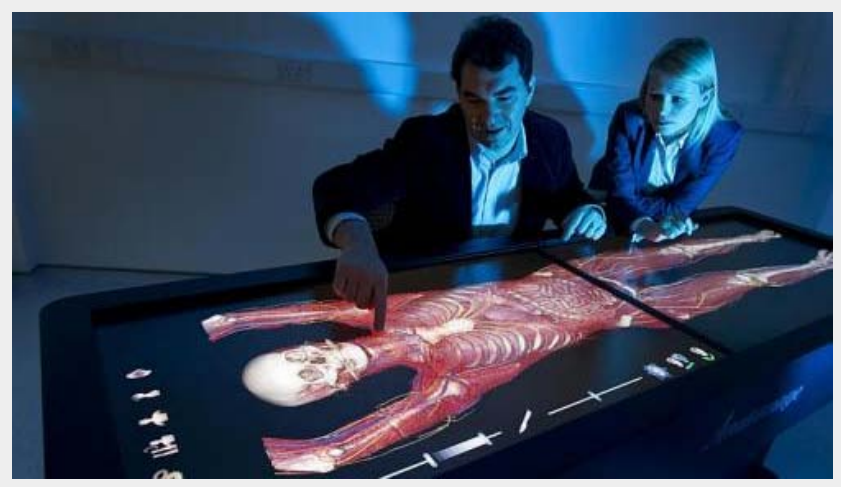

asiareport

Home > Breaking News > Singapore > Story >

Lee Kong Chian School of Medicine first in South-east Asia to use virtual anatomy table

Published on Mar 26, 2013 11:37 AM

24

233

0

Purchase this article for republication

PhotoBank Buy SPH photos

The Anatomage table allows a full view and cross sections of a virtual human body. Lee Kong Chian School of Medicine will be the first in South-east Asia and one of the few medical schools in the world to use a cutting-edge tool to study human anatomy. -- PHOTO: IMPERIAL COLLEGE LONDON

By Amelia Teng

Lee Kong Chian School of Medicine will be the first in South-east Asia and one of the few medical schools in the world to use a cutting-edge tool to study human anatomy.

The Anatomage Table - a virtual dissection table - offers a realistic and interactive visualisation of full-body, life-size anatomy in 3D. Students will be able to use a virtual knife to remove layers of

tissue, view the body's internal structures, or fully rotate the body.

The table, which is also in use at Imperial College London, will be used primarily to teach anatomy during the first two years of the students' curriculum at the Nanyang Technological University (NTU).